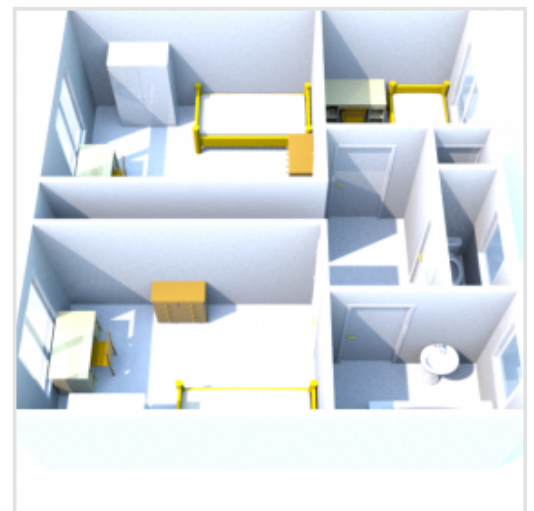

Lithend Estates

Leading the way in student accommodation

Helpline: **01489 894 389**

or email office@lithend.com

Fromond Road

Weeke, Winchester

Beds: 4

Postcode:
SO22 6EF

Overview

Fully furnished & gas centrally heated. 4 good sized bedrooms each with bed, desk, chair, chest of drawers and wardrobe. Lovely New Shower cubicle. Separate WC. Fully fitted kitchen. Dining area with dining table. Lounge with wooden flooring and leather sofa. Rear garden.

Facilities

Property Facilities

- Fully furnished
- Gas centrally heated
- Double glazed
- Living room
- Dining area
- Back garden

Kitchen Features

- Cooker
- Fridge/Freezer
- Microwave
- Washing machine
- Hoover
- Ironing board

Bedroom Features

- Bed
- Desk
- Chair
- Chest of drawers
- Wardrobe

Floor Plan